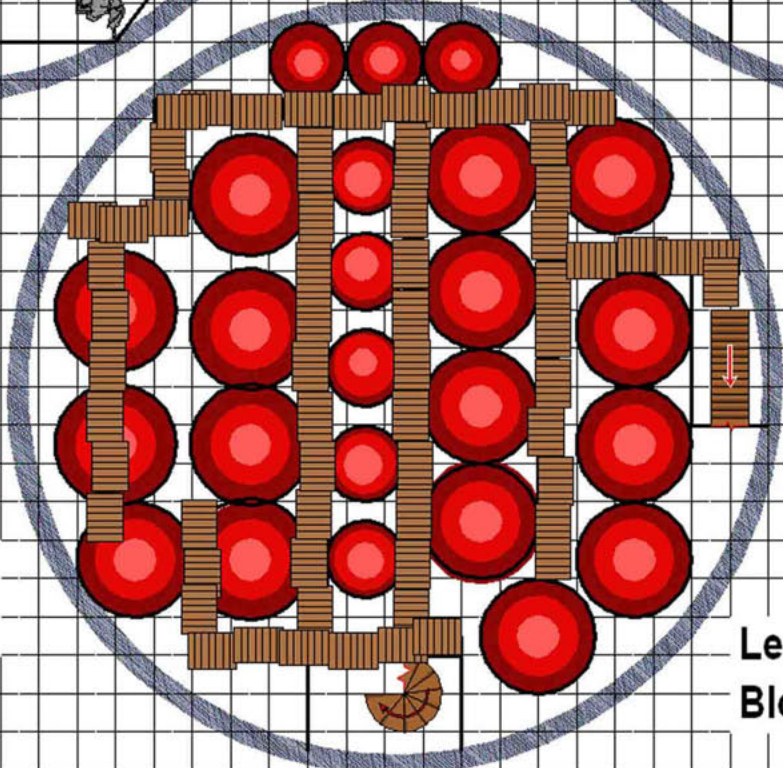

The Arena

The Pen

Fire Dome

by Carl J. Gleba

Hollowed Out
Hanging Stalactites

Glacier Peak

Basement/Dungeon

Level One - Large Holding Cells

Level Two Bone Room

Prince Ba'Zal's Tower Lower Levels

□ = 10 Feet (3 M)

Statues

Level Four
Gate Room

Level Five
Prep Room

Level Three
Blood Room

Prince Ba'Zal's Tower
Levels 3 - 5

□ = 10 Feet (3 M)

**Level Seven
Portal Room**

**Level Eight
The Vault**

**Level Six
Lab**

1 & 2 Circles of Teleportation

**Prince Ba'Zal's Tower
Levels 6 - 8**

 = 10 Feet (3M)

**Level Nine
Death Demons**

**Level Ten
Throne Room**

Top Floor

**Prince Ba'Zal's Tower
Upper Levels**