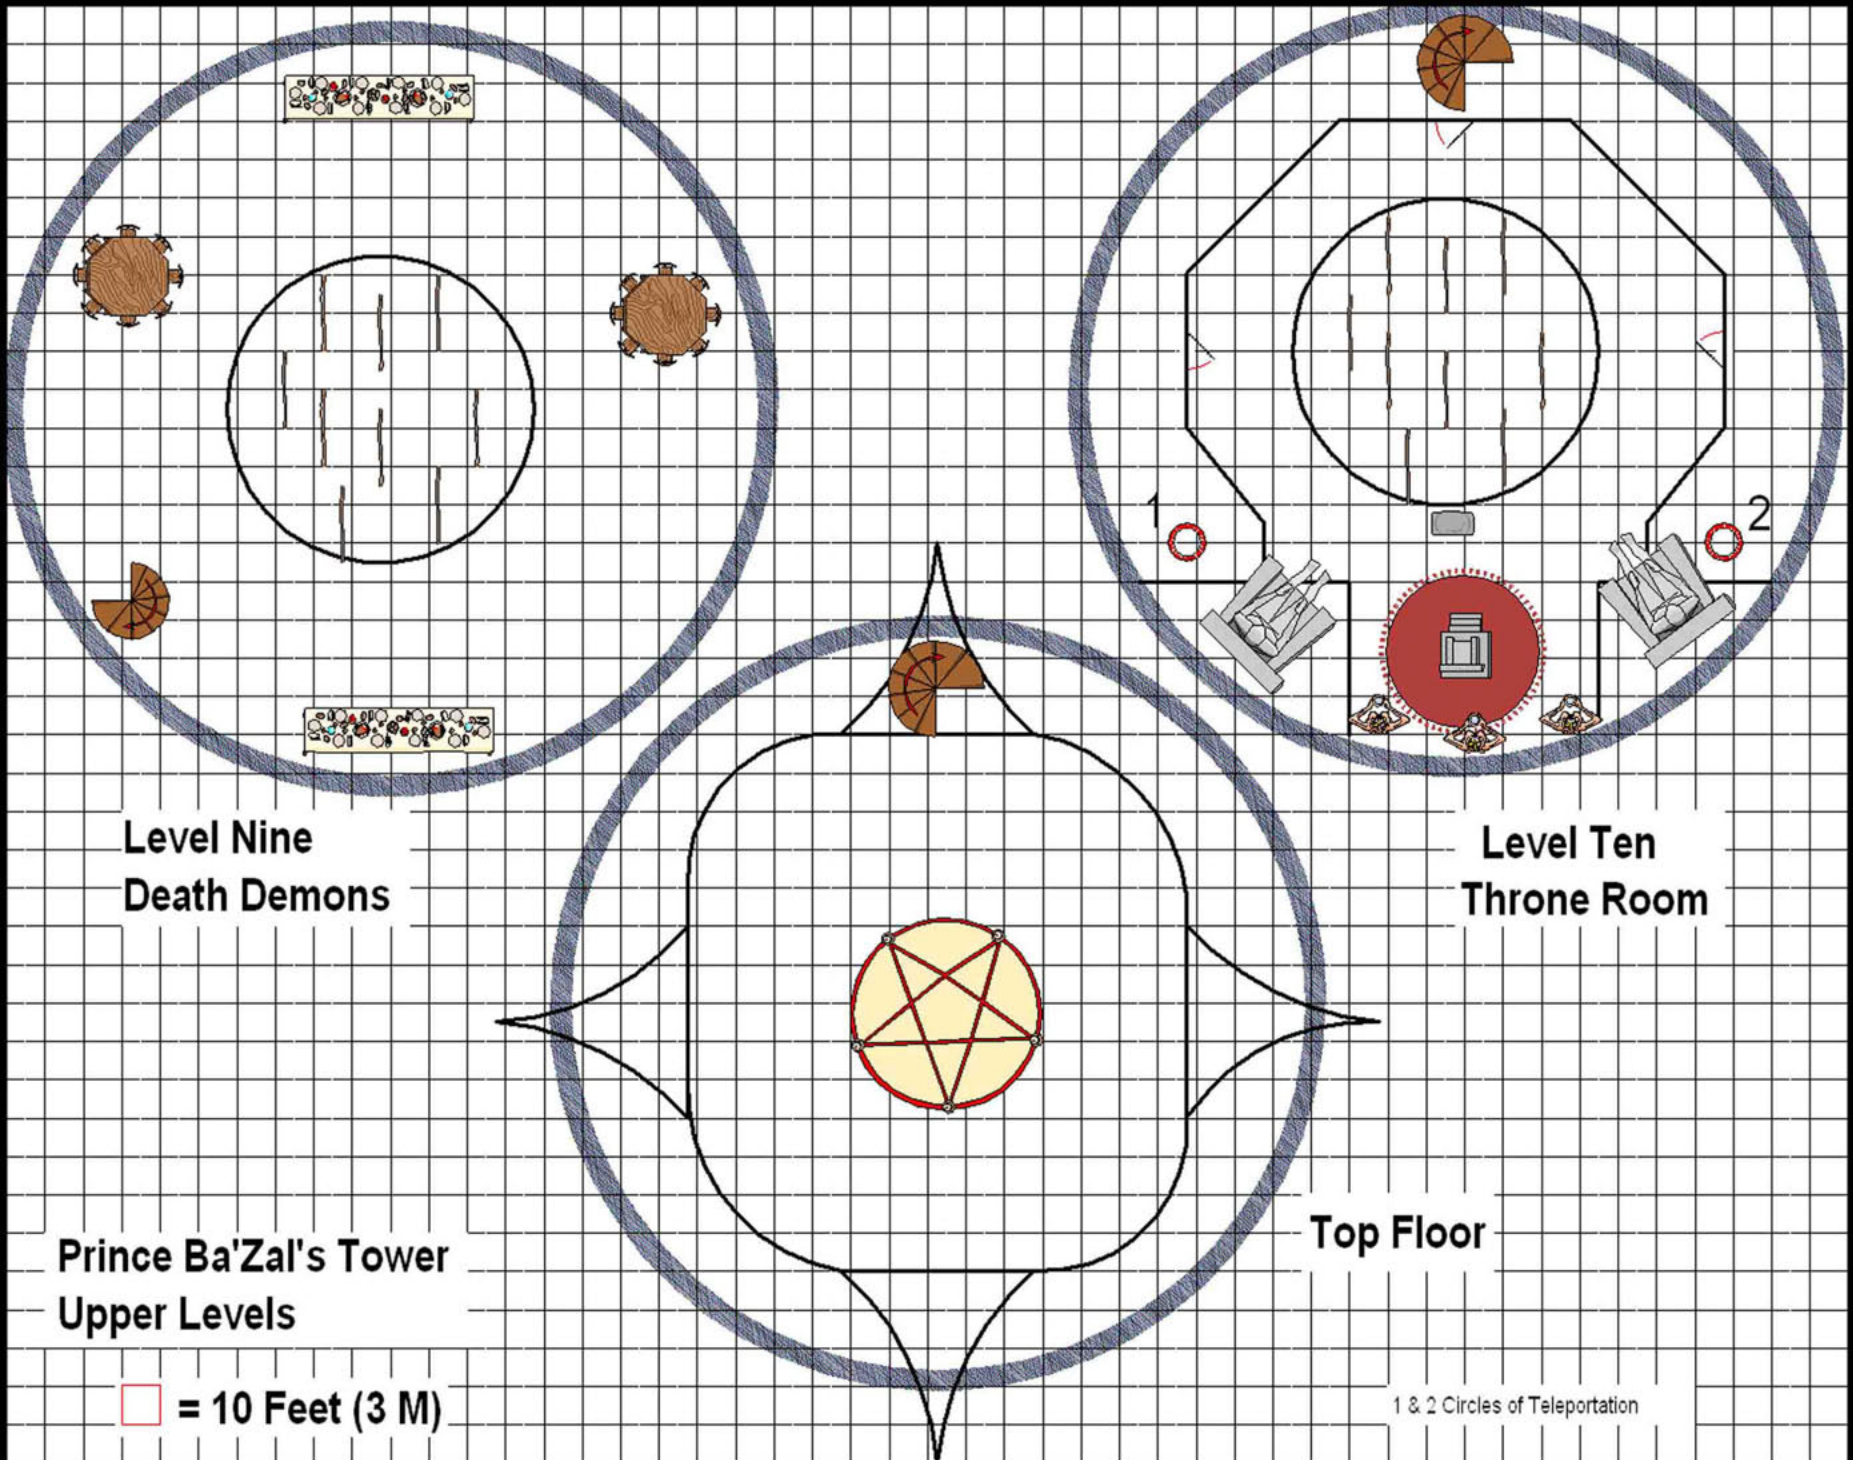

Level Two Bone Room

Prince Ba'Zal's Tower Lower Levels

□ = 10 Feet (3 M)

Statues

Level Four
Gate Room

Level Five
Prep Room

Level Three
Blood Room

Prince Ba'Zal's Tower
Levels 3 - 5

□ = 10 Feet (3 M)

**Level Seven
Portal Room**

**Level Eight
The Vault**

**Level Six
Lab**

1 & 2 Circles of Teleportation

**Prince Ba'Zal's Tower
Levels 6 - 8**

 = 10 Feet (3M)

**Level Nine
Death Demons**

**Level Ten
Throne Room**

Top Floor

**Prince Ba'Zal's Tower
Upper Levels**