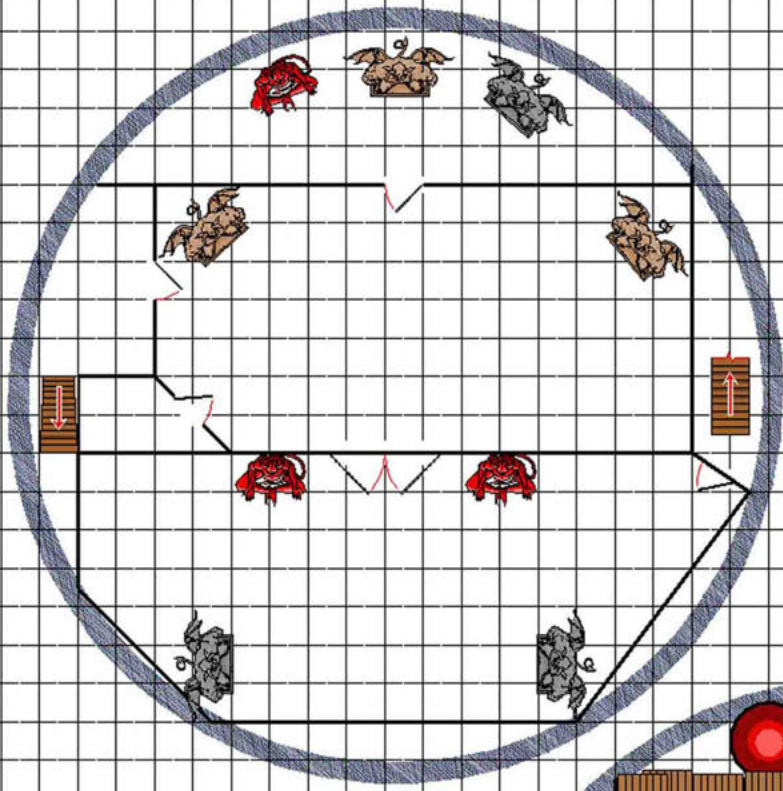

Tartarus

by Carl J. Gleba

The Abyss

by Carl J. Gleba

Hades - The Abyss

Citadel

Height: ~ 3 Miles (4.8 km)

Lava Filled Cavern

The Arena

The Pen

Fire Dome

by Carl J. Gleba

Hollowed Out
Hanging Stalactites

Glacier Peak

Basement/Dungeon

Level One - Large Holding Cells

Level Two Bone Room

Prince Ba'Zal's Tower Lower Levels

□ = 10 Feet (3 M)

Statues

Level Four
Gate Room

Level Five
Prep Room

Level Three
Blood Room

Prince Ba'Zal's Tower
Levels 3 - 5

□ = 10 Feet (3 M)

**Level Seven
Portal Room**

**Level Eight
The Vault**

**Level Six
Lab**

1 & 2 Circles of Teleportation

**Prince Ba'Zal's Tower
Levels 6 - 8**

 = 10 Feet (3M)

**Level Nine
Death Demons**