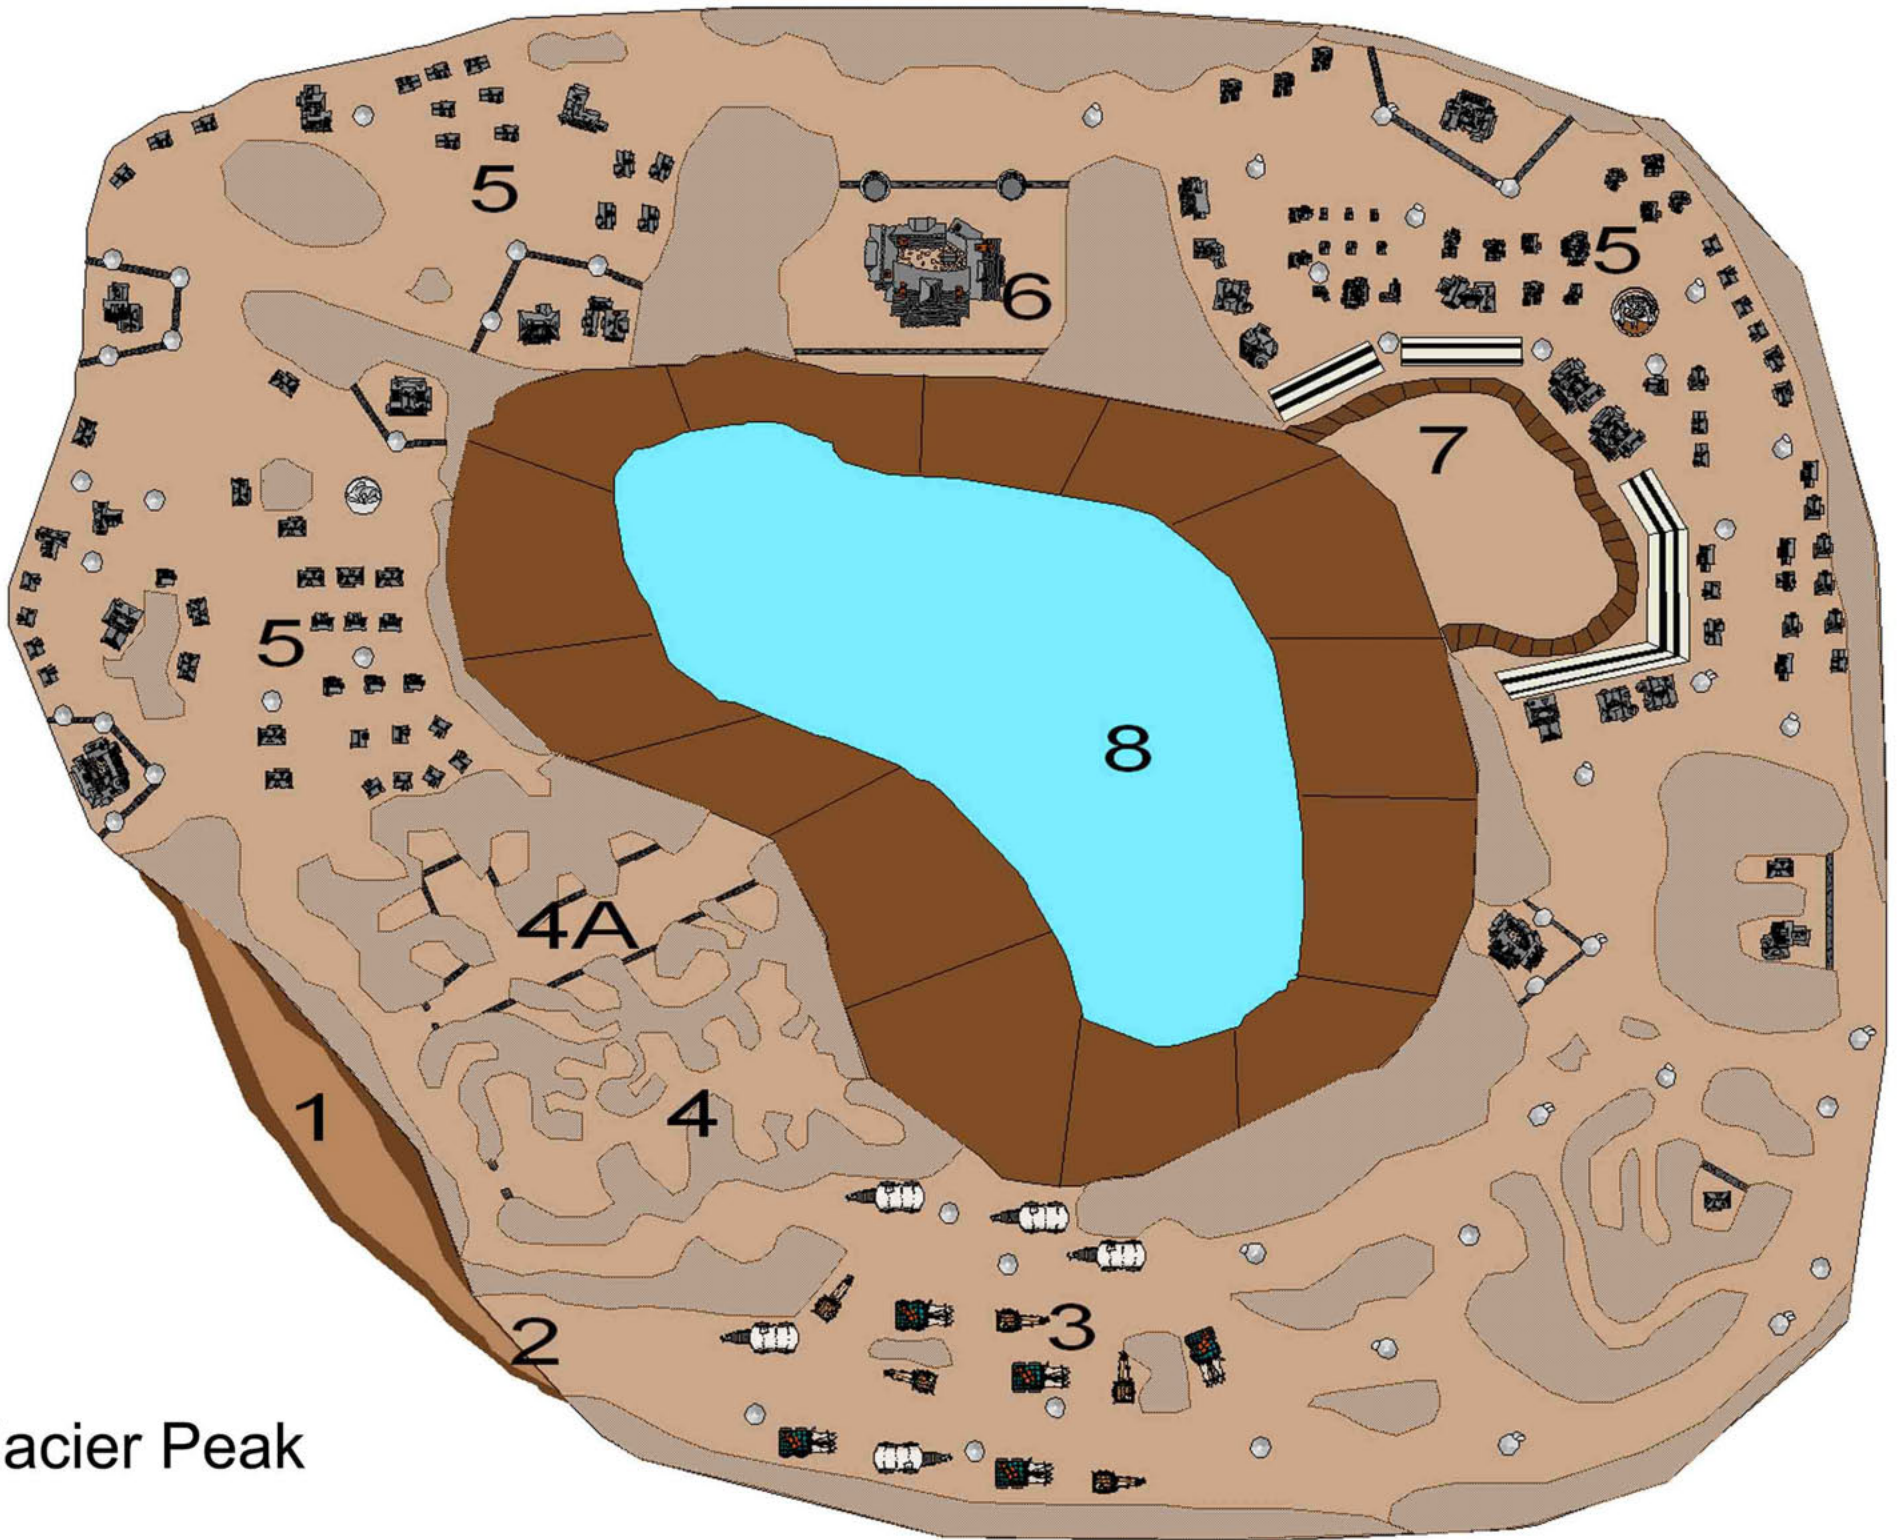

The Arena

The Pen

Fire Dome

by Carl J. Gleba

Hollowed Out
Hanging Stalactites

Glacier Peak

Basement/Dungeon

Level One - Large Holding Cells

Level Two Bone Room

Prince Ba'Zal's Tower Lower Levels

□ = 10 Feet (3 M)

Statues

Level Four
Gate Room

Level Five
Prep Room

Level Three
Blood Room

Prince Ba'Zal's Tower
Levels 3 - 5

□ = 10 Feet (3 M)

**Level Seven
Portal Room**

**Level Eight
The Vault**

**Level Six
Lab**

1 & 2 Circles of Teleportation

**Prince Ba'Zal's Tower
Levels 6 - 8**

 = 10 Feet (3M)

**Level Nine
Death Demons**

**Level Ten
Throne Room**

Top Floor

**Prince Ba'Zal's Tower
Upper Levels**