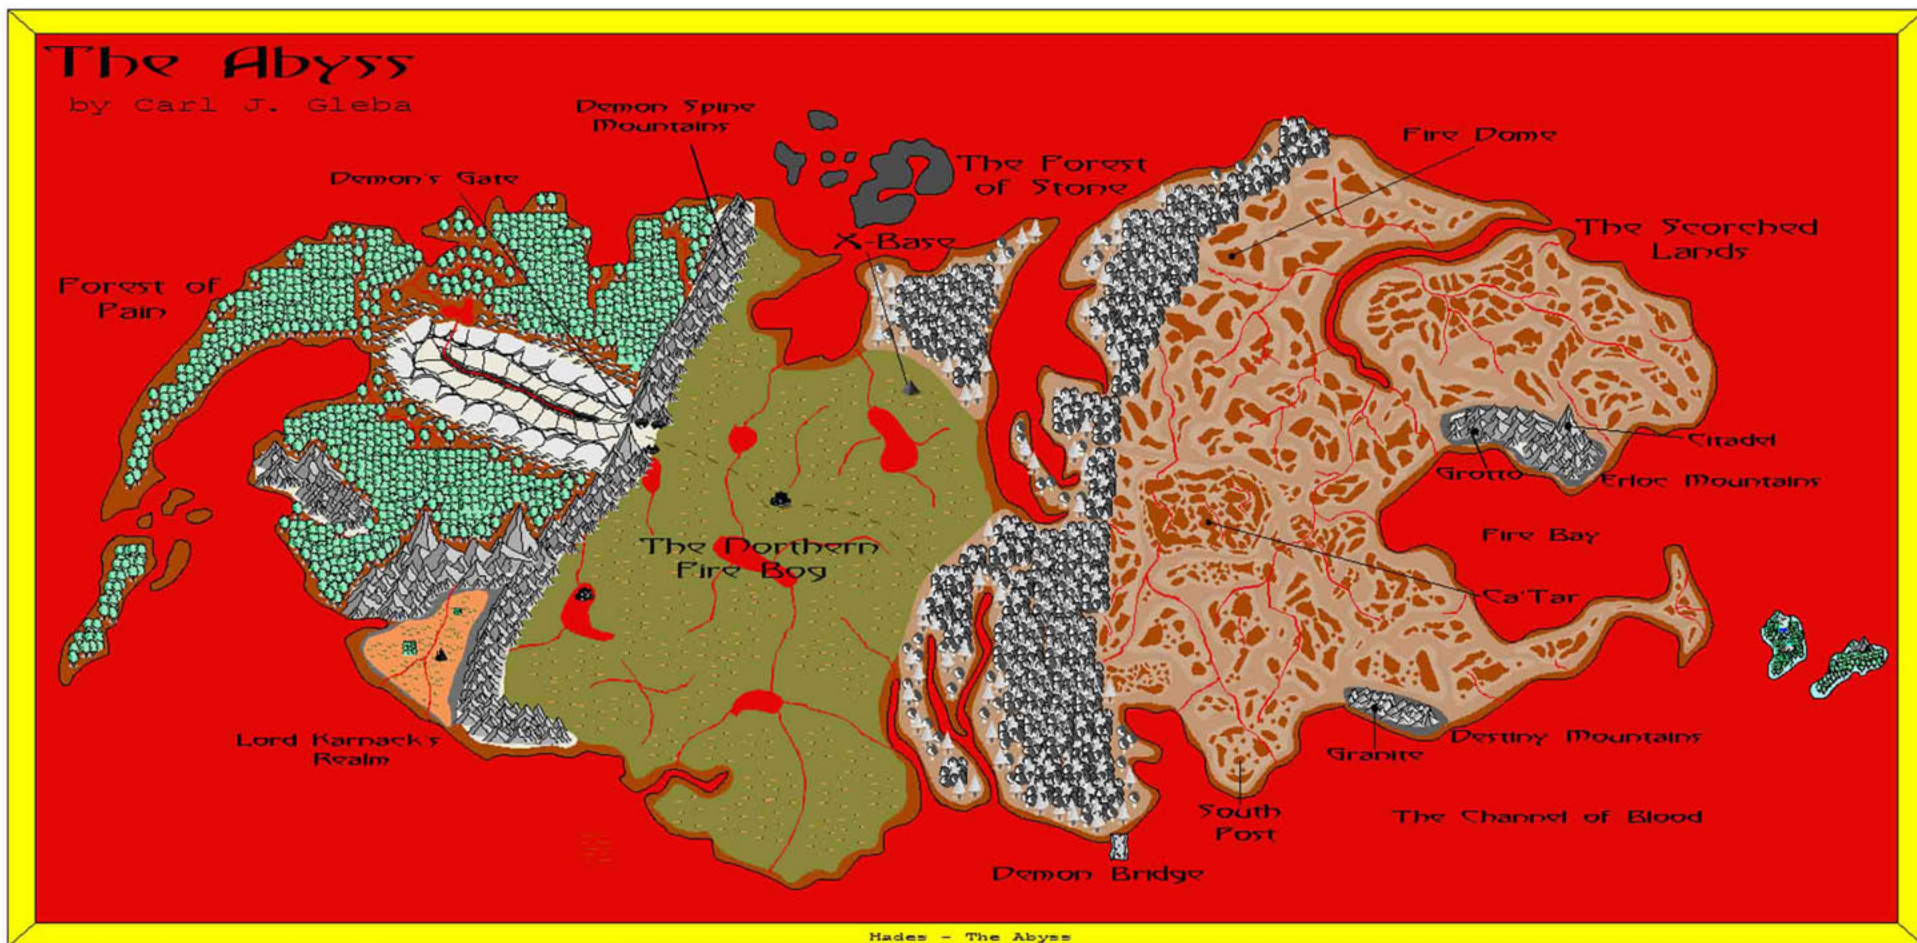

Tartarus

by Carl J. Gleba

The Abyss

by Carl J. Gleba

Hades - The Abyss

Citadel

Height: ~ 3 Miles (4.8 km)

Lava Filled Cavern

The Arena

The Pen

Fire Dome

by Carl J. Gleba

Hollowed Out
Hanging Stalactites

Glacier Peak

Basement/Dungeon

Level One - Large Holding Cells

Level Two Bone Room

Prince Ba'Zal's Tower Lower Levels

□ = 10 Feet (3 M)

Statues

Level Four
Gate Room

Level Five
Prep Room

Level Three
Blood Room

Prince Ba'Zal's Tower
Levels 3 - 5