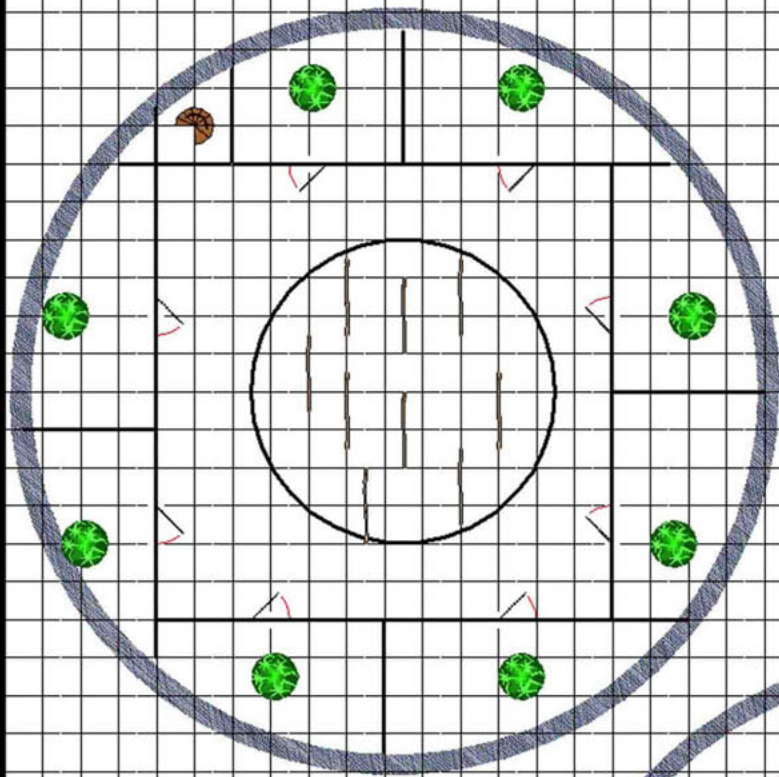

The Arena

The Pen

Fire Dome

by Carl J. Gleba

Hollowed Out
Hanging Stalactites

Glacier Peak

Basement/Dungeon

Level One - Large Holding Cells

Level Two Bone Room

Prince Ba'Zal's Tower Lower Levels

□ = 10 Feet (3 M)

Statues

Level Four
Gate Room

Level Five
Prep Room

Level Three
Blood Room

Prince Ba'Zal's Tower
Levels 3 - 5

□ = 10 Feet (3 M)

**Level Seven
Portal Room**

**Level Eight
The Vault**

**Level Six
Lab**

1 & 2 Circles of Teleportation

**Prince Ba'Zal's Tower
Levels 6 - 8**

 = 10 Feet (3M)

**Level Nine
Death Demons**

**Level Ten
Throne Room**

Top Floor

**Prince Ba'Zal's Tower
Upper Levels**