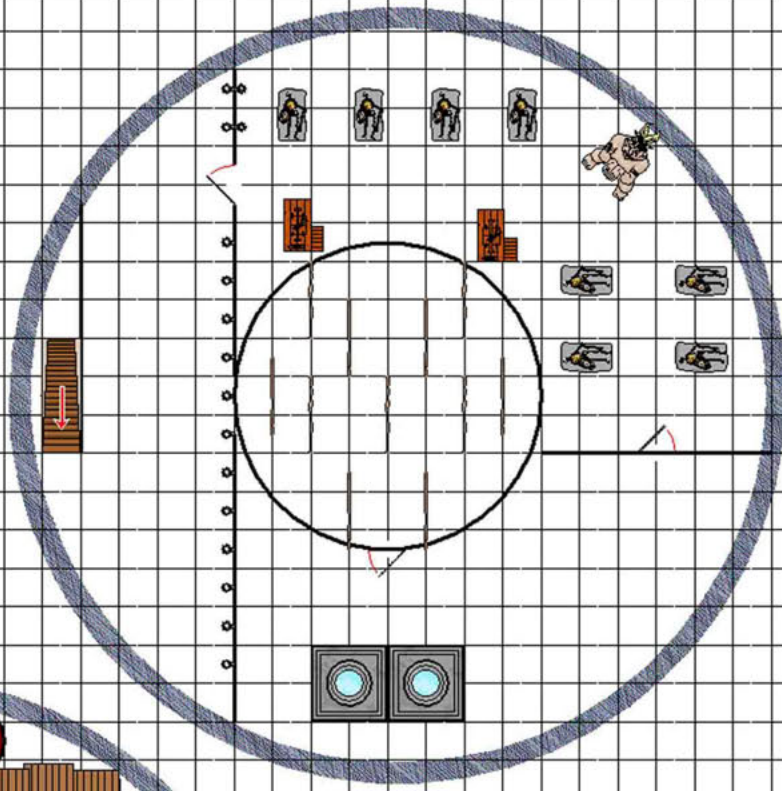

The Arena

The Pen

Fire Dome

by Carl J. Gleba

Hollowed Out
Hanging Stalactites

Glacier Peak

Basement/Dungeon

Level One - Large Holding Cells

Level Two Bone Room

Prince Ba'Zal's Tower Lower Levels

□ = 10 Feet (3 M)

Statues

Level Four
Gate Room

Level Five
Prep Room

Level Three
Blood Room

Prince Ba'Zal's Tower
Levels 3 - 5

□ = 10 Feet (3 M)

**Level Seven
Portal Room**

**Level Eight
The Vault**

**Level Six
Lab**

1 & 2 Circles of Teleportation

**Prince Ba'Zal's Tower
Levels 6 - 8**

 = 10 Feet (3M)

**Level Nine
Death Demons**

**Level Ten
Throne Room**

Top Floor

**Prince Ba'Zal's Tower
Upper Levels**