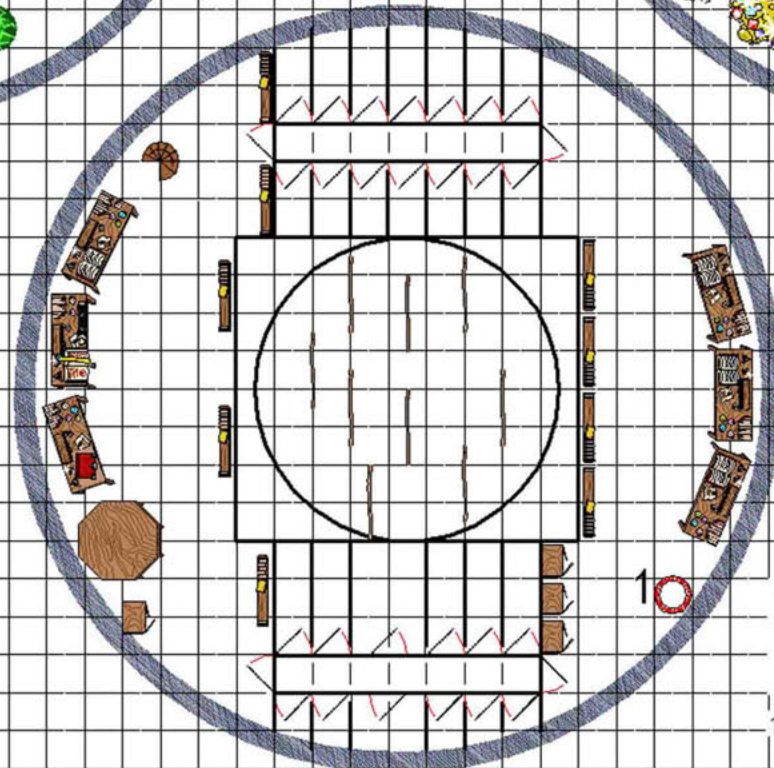

Level Two Bone Room

Prince Ba'Zal's Tower Lower Levels

□ = 10 Feet (3 M)

Statues

Level Four
Gate Room

Level Five
Prep Room

Level Three
Blood Room

Prince Ba'Zal's Tower
Levels 3 - 5

□ = 10 Feet (3 M)

**Level Seven
Portal Room**

**Level Eight
The Vault**

**Level Six
Lab**

1 & 2 Circles of Teleportation

**Prince Ba'Zal's Tower
Levels 6 - 8**

 = 10 Feet (3M)

**Level Nine
Death Demons**

**Level Ten
Throne Room**

Top Floor

**Prince Ba'Zal's Tower
Upper Levels**