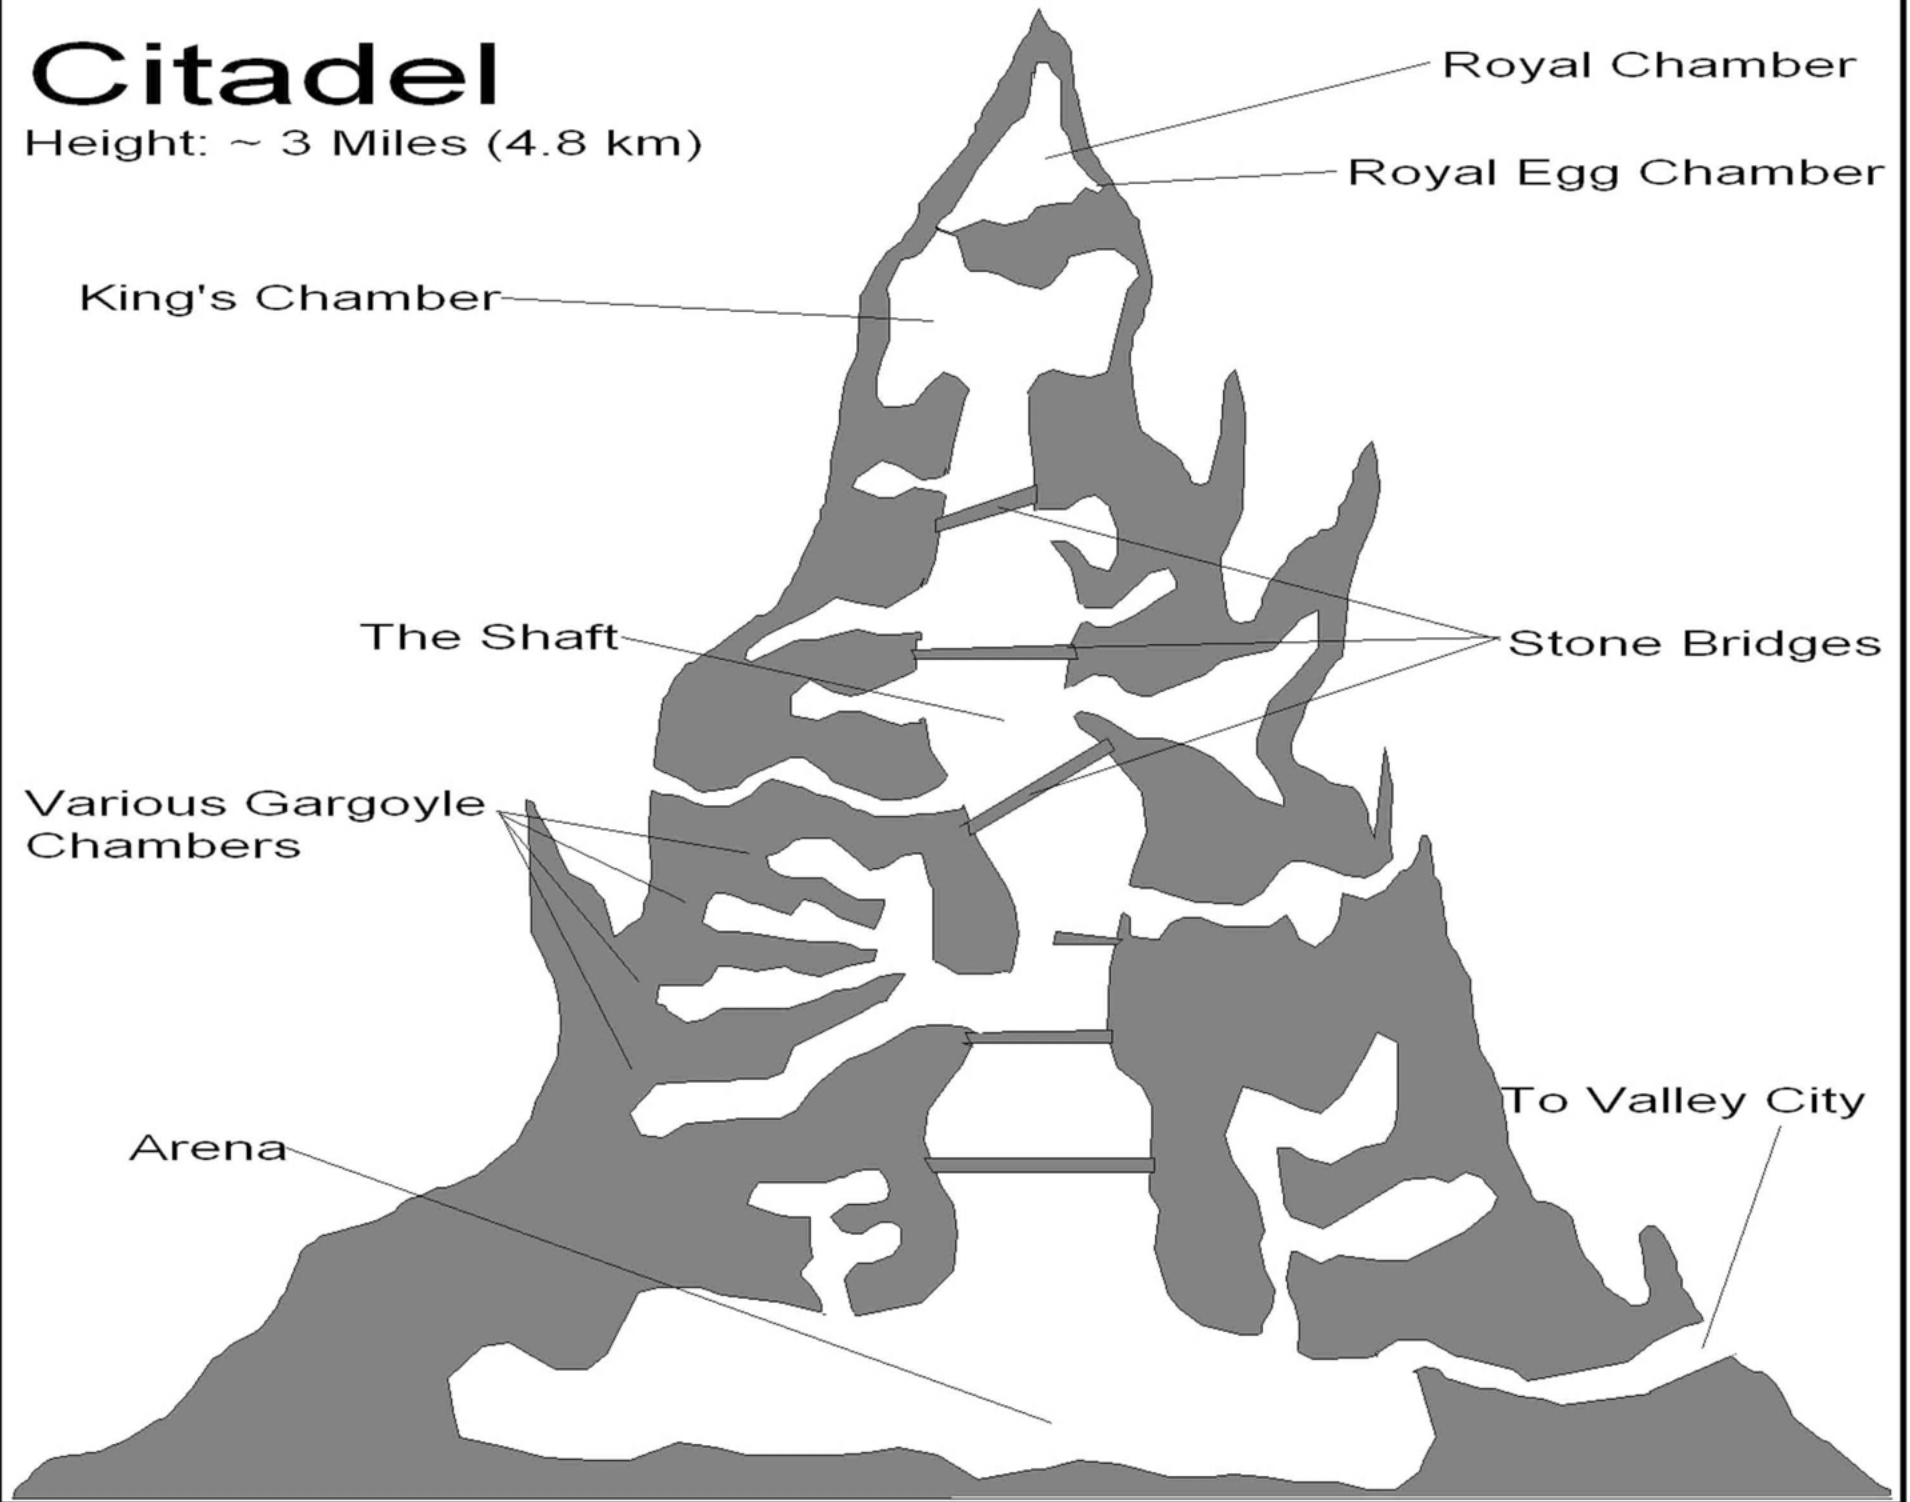

Tartarus

by Carl J. Gleba

The Abyss

by Carl J. Gleba

Hades - The Abyss

Citadel

Height: ~ 3 Miles (4.8 km)

Lava Filled Cavern

The Arena

The Pen

Fire Dome

by Carl J. Gleba

Hollowed Out
Hanging Stalactites

Glacier Peak

Basement/Dungeon

Level One - Large Holding Cells

Level Two Bone Room

Prince Ba'Zal's Tower Lower Levels

□ = 10 Feet (3 M)

Statues

Level Four
Gate Room

Level Five
Prep Room

Level Three
Blood Room

Prince Ba'Zal's Tower
Levels 3 - 5

**Level Ten
Throne Room**

Top Floor

**Prince Ba'Zal's Tower
Upper Levels**